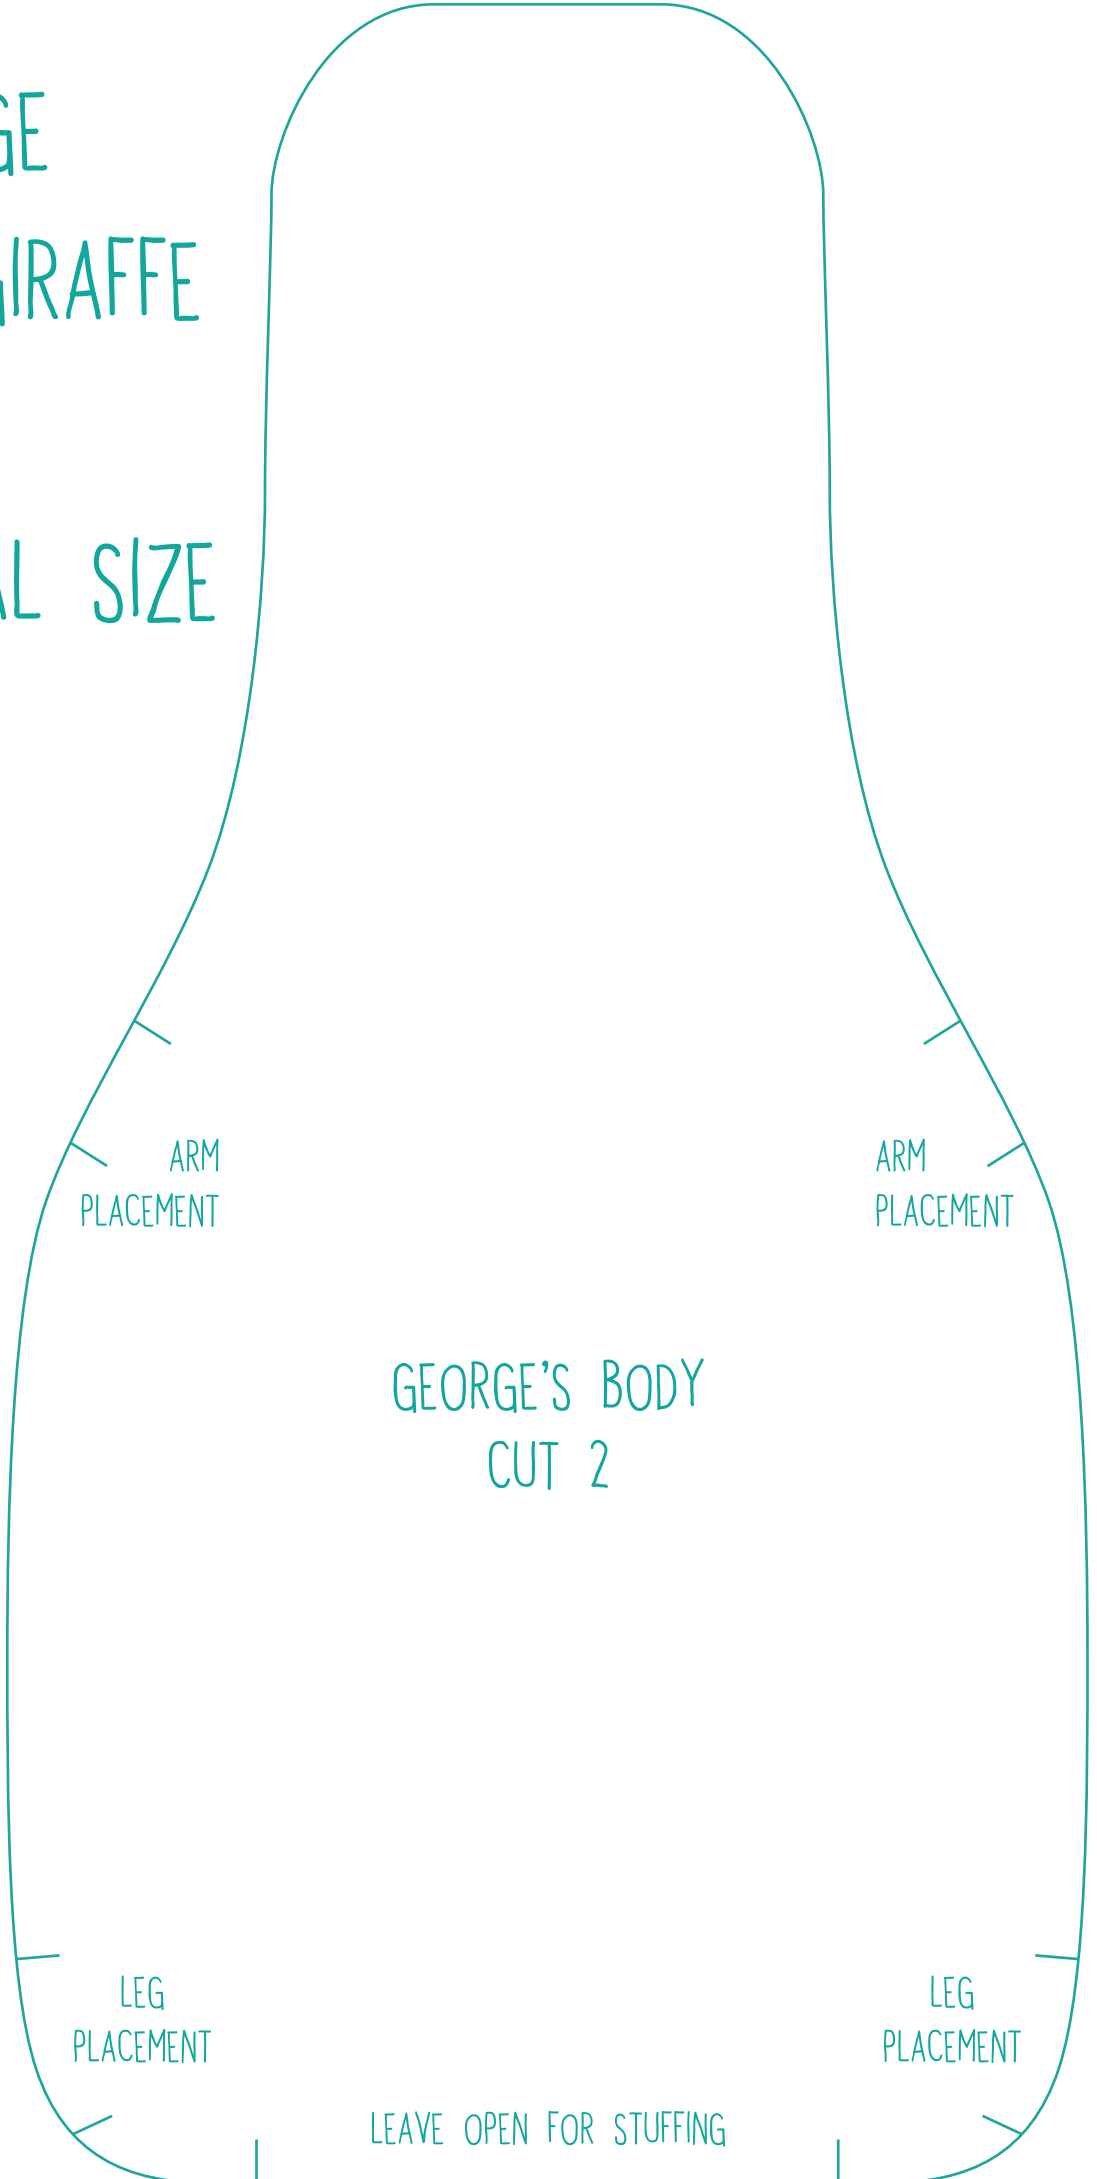

GEORGE  
THE GIRAFFE

ACTUAL SIZE

ARM  
PLACEMENT

ARM  
PLACEMENT

GEORGE'S BODY  
CUT 2

LEG  
PLACEMENT

LEG  
PLACEMENT

LEAVE OPEN FOR STUFFING